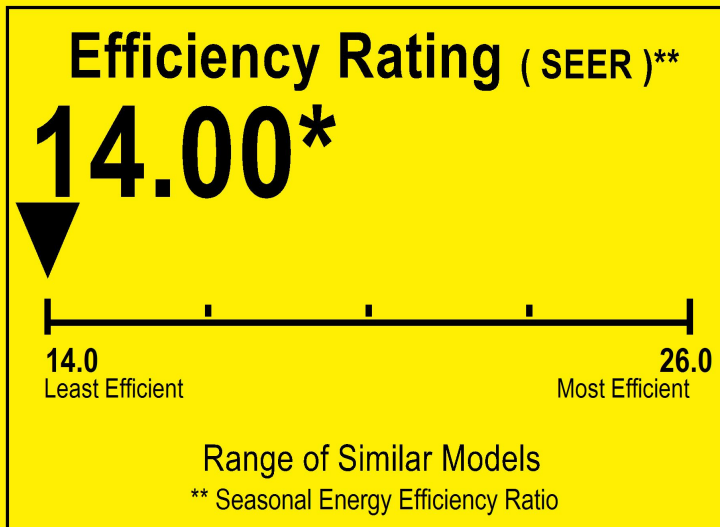

# ENERGYGUIDE

Central Air Conditioner  
Cooling Only  
Split System

RUNTRU  
Model A4AC6018A1

For energy cost info, visit  
[productinfo.energy.gov](http://productinfo.energy.gov)

\* Your air conditioner's efficiency rating may be better depending on the coil your contractor installs.